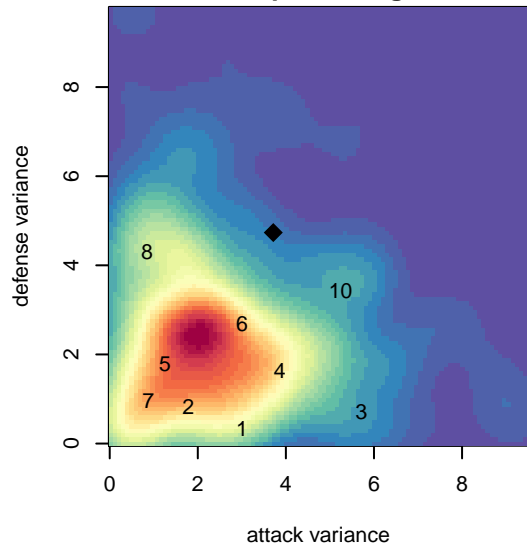

FC Spokane Cooper B05

FC Spokane
 Spokane, WA
 B05 total strength=964
 attack=3.79 defense=0.82
 fall league = PSPL WSPL 1 U13
 spr league = Spr PSPL - '05 Super 1- East U1

alt names used:
 FC Spokane Cooper
 FC SPOKANE COOPER PREMIER (WA)
 FC SPOKANE COOPER PREMIER (WA)
 FC Spokane BU05 Cooper
 FC Spokane BU05 Cooper

Venues played:
 2017 Sounders FC Cup BU13 Gold
 2017 River City Cup U13 (2005) U13
 2017 Bend Premier Cup Fanendo Adi (Gold/Sil)
 2017 PSPL WSPL 1 U13
 2017 Spr PSPL - '05 Super 1- East U13

FC Spokane Cooper B05
 Dots are actual minus expected GF (blue circles) and GA (red triangles).
 Blue line is smoothed change in attack strength. Red is smoothed change in defense strength.

**attack and defense variance (black dot)
relative to other teams
and top 10 in region**

**attack and defense rating
relative to others at age
and all opponents in last 13 months**

Performance relative to 13 month average