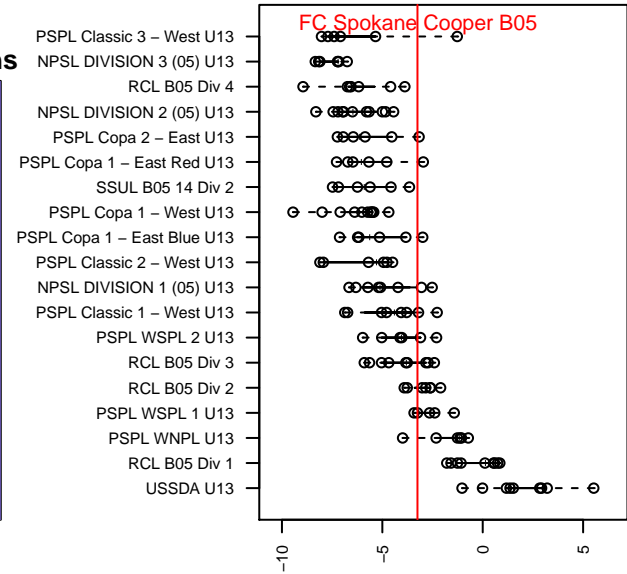

FC Spokane Cooper B05

FC Spokane
 Spokane, WA
 B05 total strength=964
 attack=3.79 defense=0.82
 fall league = PSPL WSPL 1 U13
 spr league = Spr PSPL - '05 Super 1- East U1

alt names used:
 FC Spokane Cooper
 FC SPOKANE COOPER PREMIER (WA)
 FC SPOKANE COOPER PREMIER (WA)
 FC Spokane BU05 Cooper
 FC Spokane BU05 Cooper

Venues played:
 2017 Sounders FC Cup BU13 Gold
 2017 River City Cup U13 (2005) U13
 2017 Bend Premier Cup Fanendo Adi (Gold/Sil)
 2017 PSPL WSPL 1 U13
 2017 Spr PSPL - '05 Super 1- East U13

FC Spokane Cooper B05
 Dots are actual minus expected GF (blue circles) and GA (red triangles).
 Blue line is smoothed change in attack strength. Red is smoothed change in defense strength.

**attack and defense variance (black dot)
relative to other teams
and top 10 in region**

**attack and defense rating
relative to others at age
and all opponents in last 13 months**

Performance relative to 13 month average