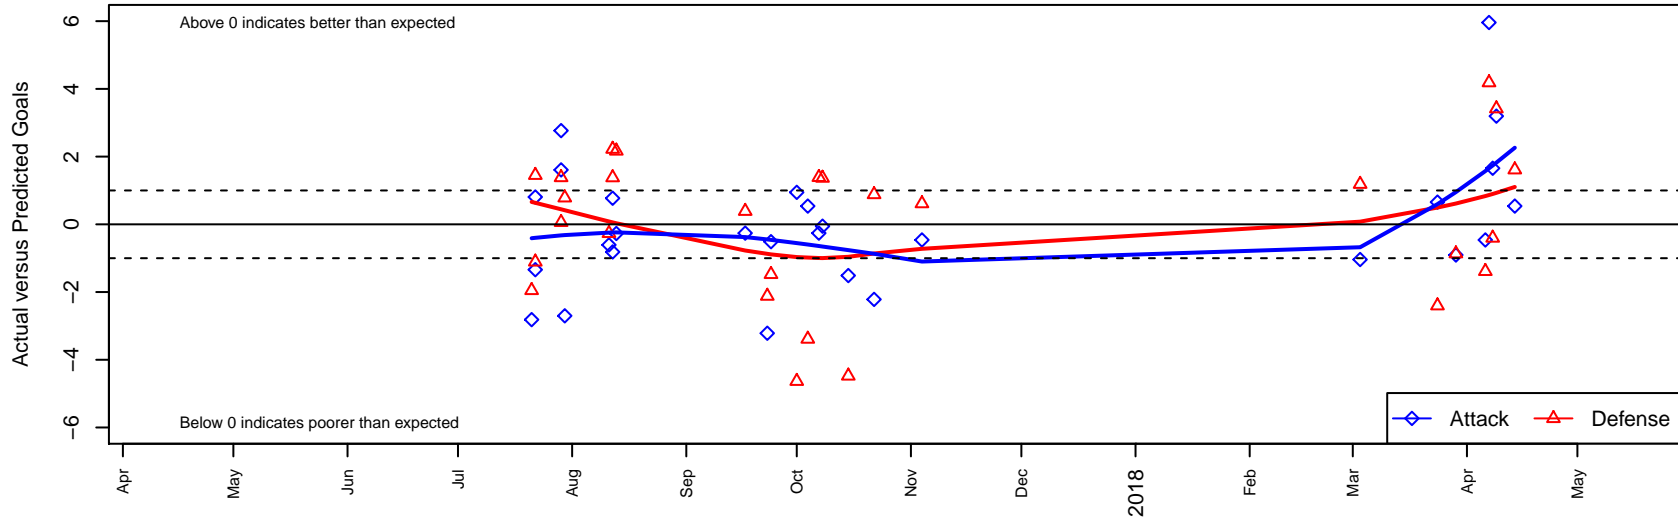

FC Spokane Cooper B05

FC Spokane
 Spokane, WA
 B05 total strength=964
 attack=3.79 defense=0.82
 fall league = PSPL WSPL 1 U13
 spr league = Spr PSPL - '05 Super 1- East U1

alt names used:
 FC Spokane Cooper
 FC SPOKANE COOPER PREMIER (WA)
 FC SPOKANE COOPER PREMIER (WA)
 FC Spokane BU05 Cooper
 FC Spokane BU05 Cooper

Venues played:
 2017 Sounders FC Cup BU13 Gold
 2017 River City Cup U13 (2005) U13
 2017 Bend Premier Cup Fanendo Adi (Gold/Sil)
 2017 PSPL WSPL 1 U13
 2017 Spr PSPL - '05 Super 1- East U13

FC Spokane Cooper B05
 Dots are actual minus expected GF (blue circles) and GA (red triangles).
 Blue line is smoothed change in attack strength. Red is smoothed change in defense strength.

**attack and defense variance (black dot)
relative to other teams
and top 10 in region**

**attack and defense rating
relative to others at age
and all opponents in last 13 months**

Performance relative to 13 month average